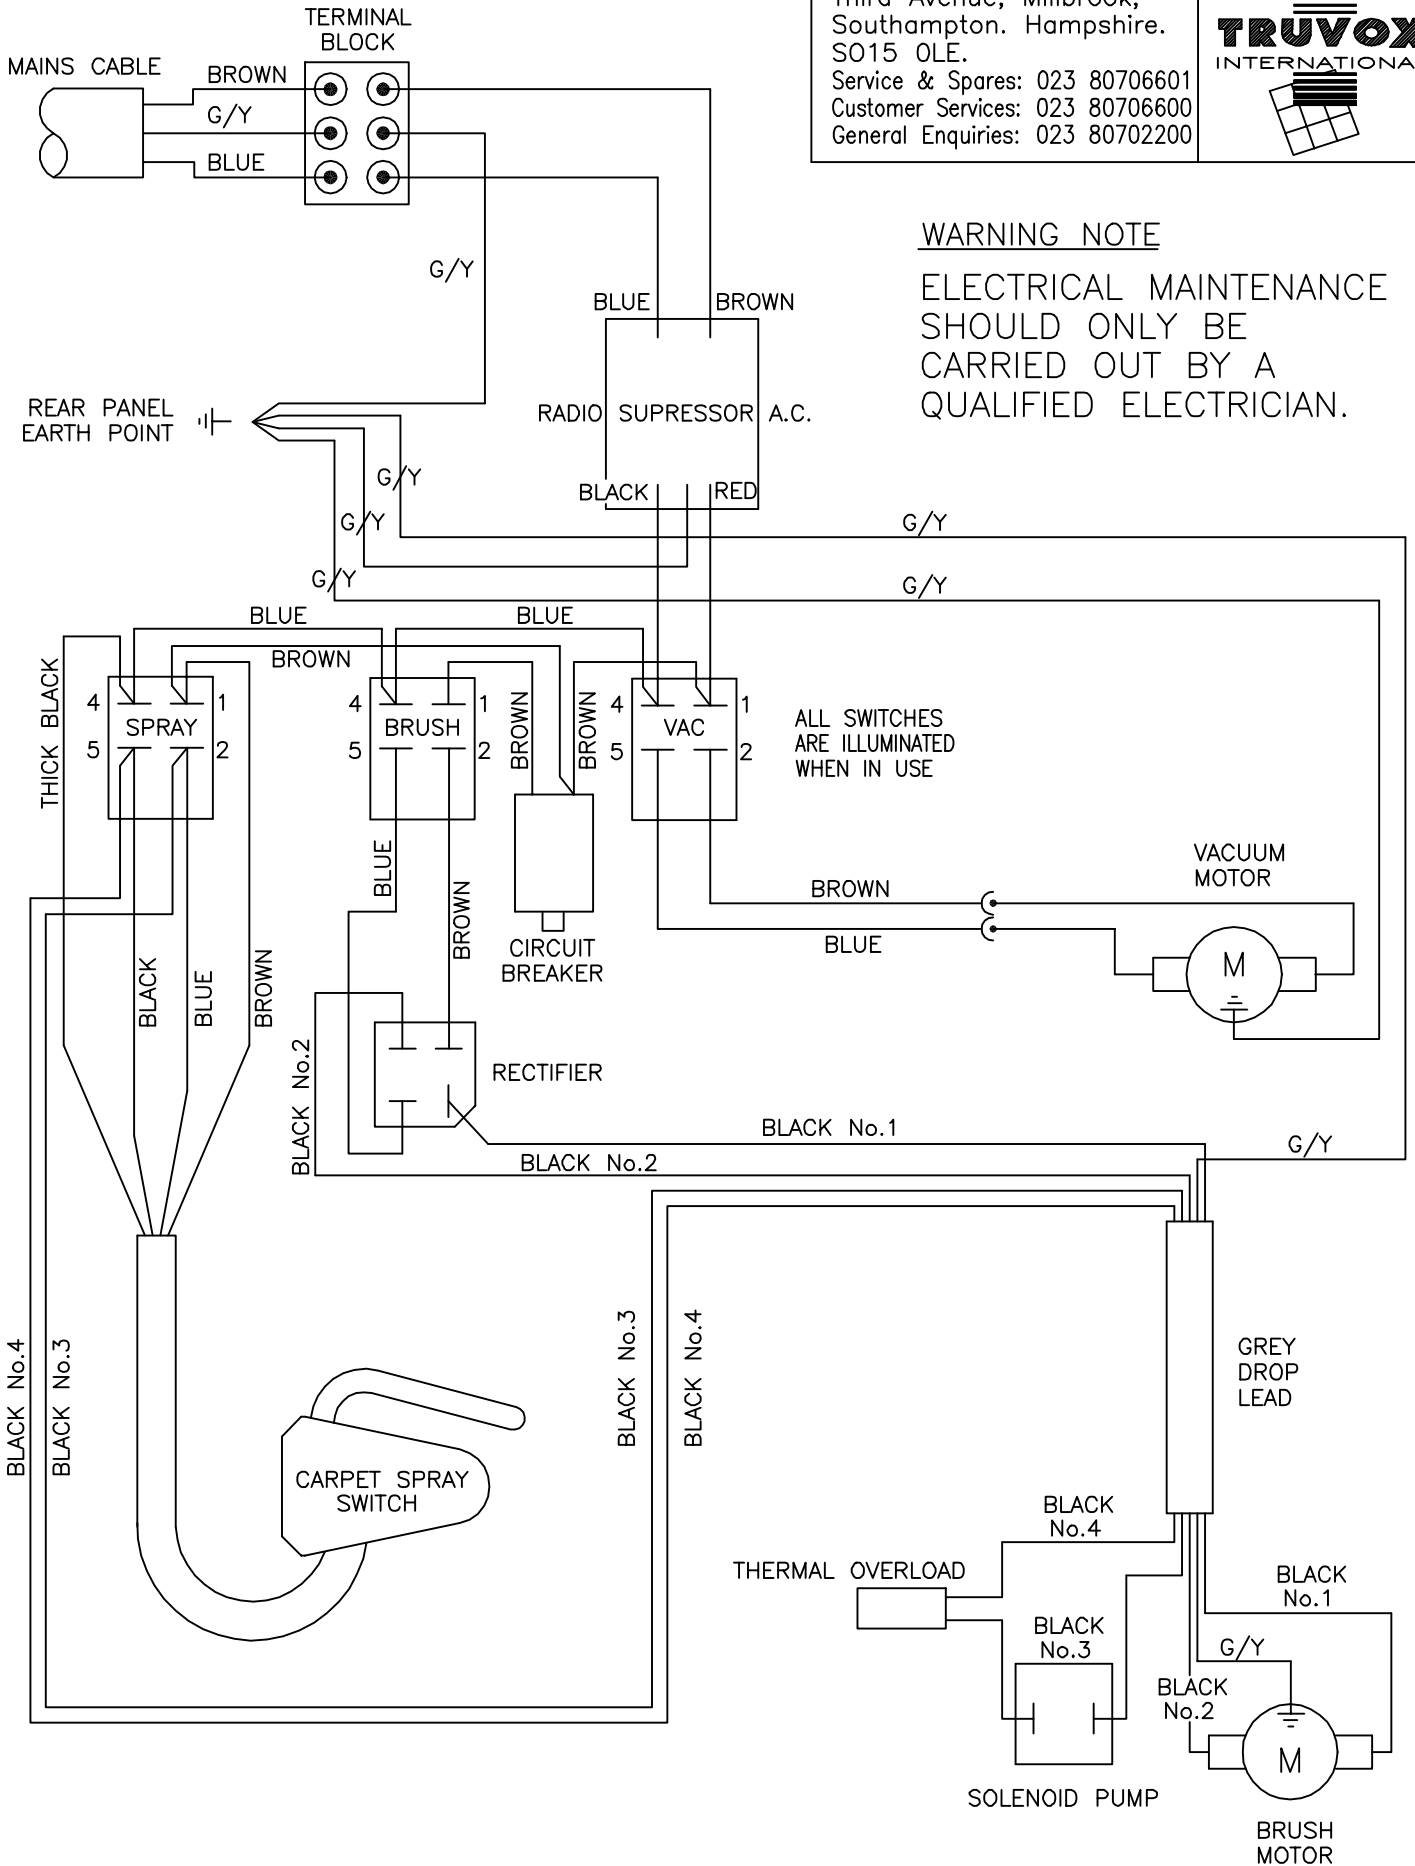

Truvox International Ltd.,
Third Avenue, Millbrook,
Southampton. Hampshire.
SO15 0LE.
Service & Spares: 023 80706601
Customer Services: 023 80706600
General Enquiries: 023 80702200

WARNING NOTE

ELECTRICAL MAINTENANCE
SHOULD ONLY BE
CARRIED OUT BY A
QUALIFIED ELECTRICIAN.

ALL SWITCHES
ARE ILLUMINATED
WHEN IN USE

					SCALE	NTS	TITLE			
28.04.06	-	B	REVISED	MC	CHECKED		WIRING DIAGRAM			
10.09.02	-	A	NEW DRAWING	CL	DRN	CML	PRODUCT	DRAWING/PART No		
DATE	CRO No	ISS	REVISION RECORD	DR	CHK		H.MIST COMPACT 230V	09-1011-0000	A4	SHEET 1 OF 1 SHEETS