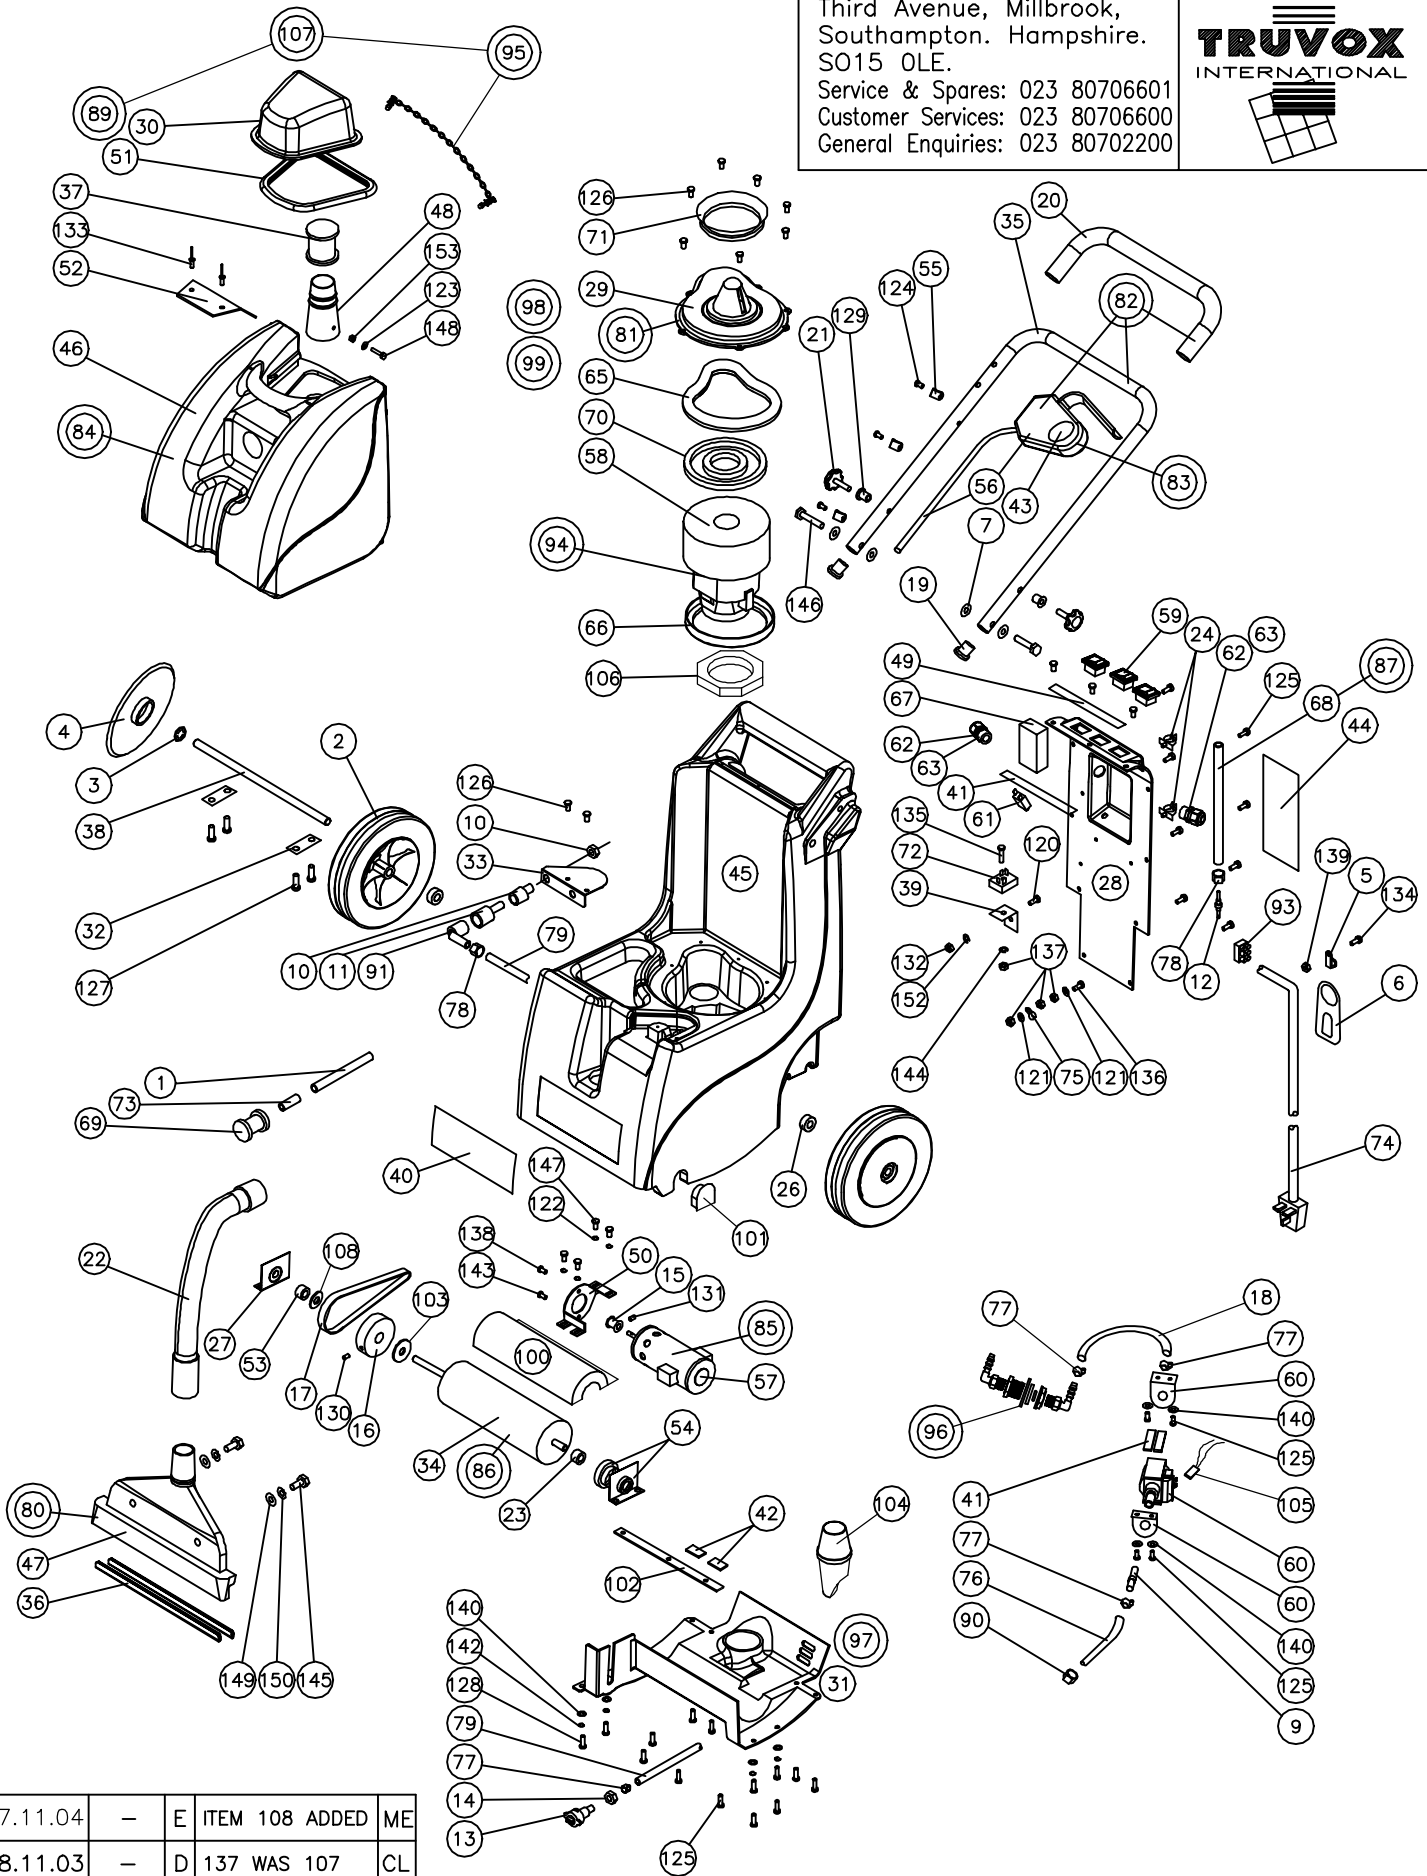

Truvox International Ltd.,
Third Avenue, Millbrook,
Southampton. Hampshire.
SO15 0LE.
Service & Spares: 023 80706601
Customer Services: 023 80706600
General Enquiries: 023 80702200

17.11.04	-	E	ITEM 108 ADDED	ME						
28.11.03	-	D	137 WAS 107	CL						
20.03.03	-	C	LID ASSY ADDED	CL	SCALE	NTS	TITLE			
06.01.03	-	B	ITEM 106 ADDED ITEMS 104,128,142,140 MODIFIED	SJ	CHECKED		G.A			
05.09.02	-	A	NEW DRAWING	CL	DRN		PRODUCT	DRAWING/PART No		
DATE	CRO No	ISS	REVISION RECORD	DR	CHK	MHB 04.10.99	HYDROMIST COMPACT	09-1010-0000	A4	SHEET 1 OF 1 SHEETS